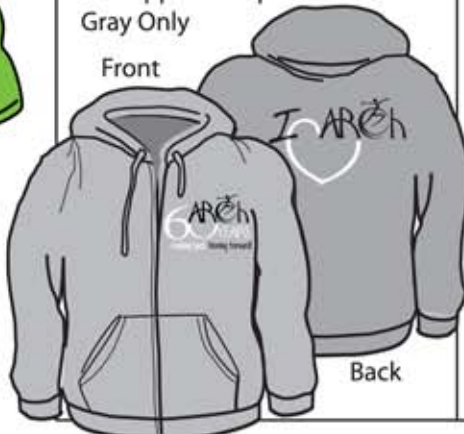

Association for the
Rights of Citizens
with handicaps

SHOW YOUR SUPPORT!!!

Branded Merchandise and Memorabilia

T SHIRTS

Print Front & Back

Lime Green Shirt

Royal Blue White Black

HOODED SWEATSHIRT

Full zipper with pockets
Gray Only

Front

Back

CREW NECK SWEATSHIRT

Royal Blue Only
Printed Front

COFFEE MUG

Ceramic - Blue or Green
Black Print

BUMPER STICKER

3" x 5" Oval

TOTES

Lime Green
Royal Blue

CAPS

Black with Tan trim
Royal with White Trim

ITEM	COLOR	SIZE	QTY	PRICE	SUB TOTAL
1. T Shirt	White	S M L XL XXL		10.00 ea.	
2. T Shirt	Lime Green	S M L XL XXL		10.00 ea.	
3. T Shirt	Royal Blue	S M L XL XXL		10.00 ea.	
4. T Shirt	Black	S M L XL XXL		10.00 ea.	
5. Sweatshirt - Hooded	Gray	S M L XL XXL		35.00 ea.	
6. Sweatshirt - Crew	Royal Blue	S M L XL XXL		15.00 ea.	
7. Coffee Cup /Mug	Blue	----		8.00 ea.	
8. Coffee Cup /Mug	Green	----		8.00 ea.	
9. Bumper Sticker	----	----		4.00 ea.	
10. Tote	Green Blue	----		12.00 ea	
11. Caps	Black Blue	----		10.00 ea	
12. Shipping USPS	Padded envelope (T Shirts, caps)			10.00	
	Small Box (Sweatshirts, mugs, totes)			13.00	